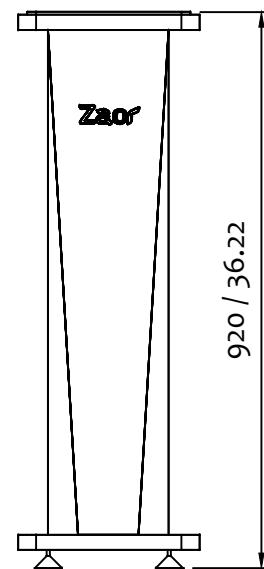

### Technical Plan (in mm/inch)

DIAGONAL VIEW

FRONT VIEW

AerStop  
270 x 270  
10.62 x 10.62

TOP VIEW

### Technical Plan (in mm/inch)

DIAGONAL VIEW

FRONT VIEW

AerStop  
270 x 270  
10.62 x 10.62

TOP VIEW

1071 / 42.16