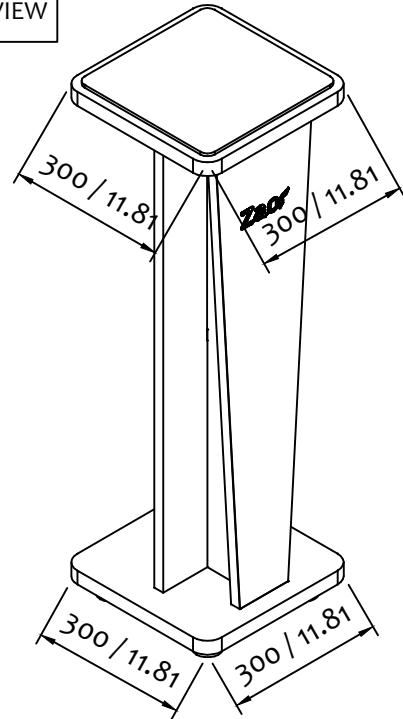

### Technical Plan (in mm/inch)

DIAGONAL VIEW

FRONT VIEW

AerStop  
270 x 270  
10.62 x 10.62

TOP VIEW

### Technical Plan (in mm/inch)

DIAGONAL VIEW

FRONT VIEW

AerStop  
270 x 270  
10.62 x 10.62

TOP VIEW

1071 / 42.16