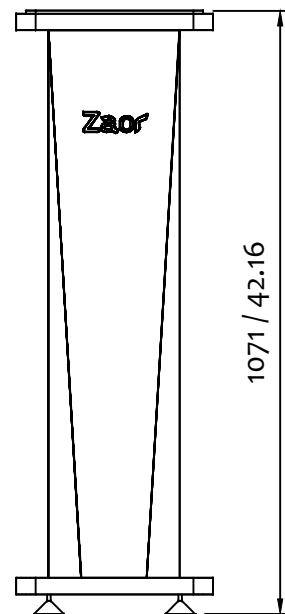

### Technical Plan (in mm/inch)

DIAGONAL VIEW

FRONT VIEW

AerStop  
270 x 270  
10.62 x 10.62

TOP VIEW

### Technical Plan (in mm/inch)

DIAGONAL VIEW

FRONT VIEW

AerStop  
270 x 270  
10.62 x 10.62

TOP VIEW

1071 / 42.16